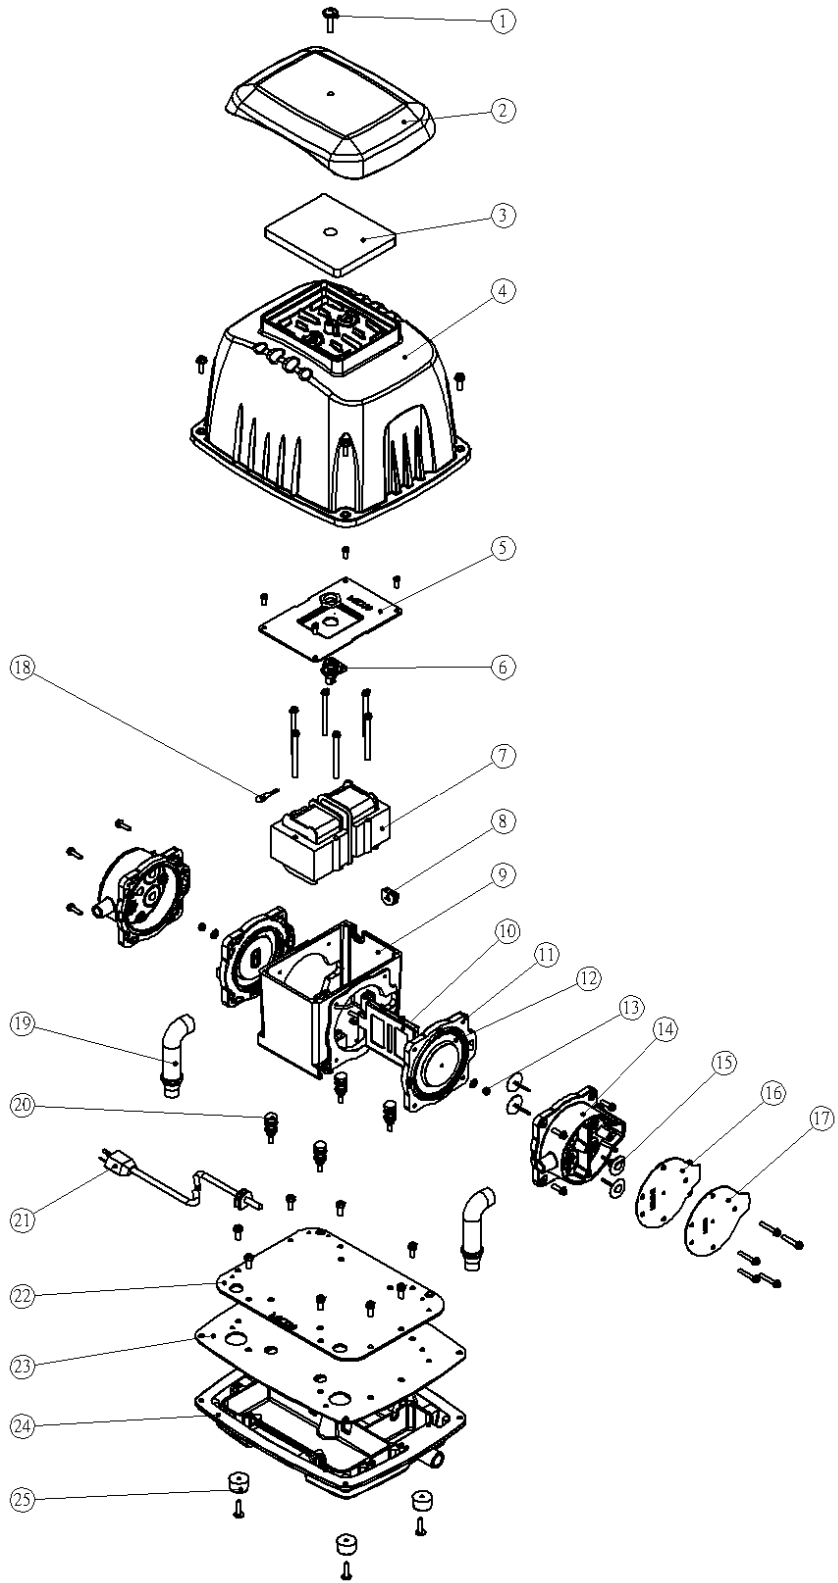

# DBMX version series 120

NO.	DESCRIPTION	QTY
1	TOP SCREW	1
2	FILTER COVER	1
3	FILTER	1
4	UPPER HOUSING	1
5	COIL COVER	1
6	SAFETY SYSTEM KIT	1
7	ELECTROMAGNET	2
8	WIRE STOPPER	1
9	COIL FRAME	1
10	ACTIVATING ARM	1
11	DIAPHRAGM FRAME	2
12	DIAPHRAGM	2
13	U – NUT	2
14	DIAPHRAGM HOUSING	2
15	CHECK VALVE	8
16	GASKET – 1	2
17	DIAPHRAGM HOUSING COVER	2
18	THERMAL PROTECTOR	1
19	L – TUBE	2
20	VIBRATION CONTROL RUBBER	4
21	POWER CORD	1
22	STEEL PLATE	1
23	GASKET – 2	1
24	LOWER HOUSING	1
25	RUBBER FEET	4