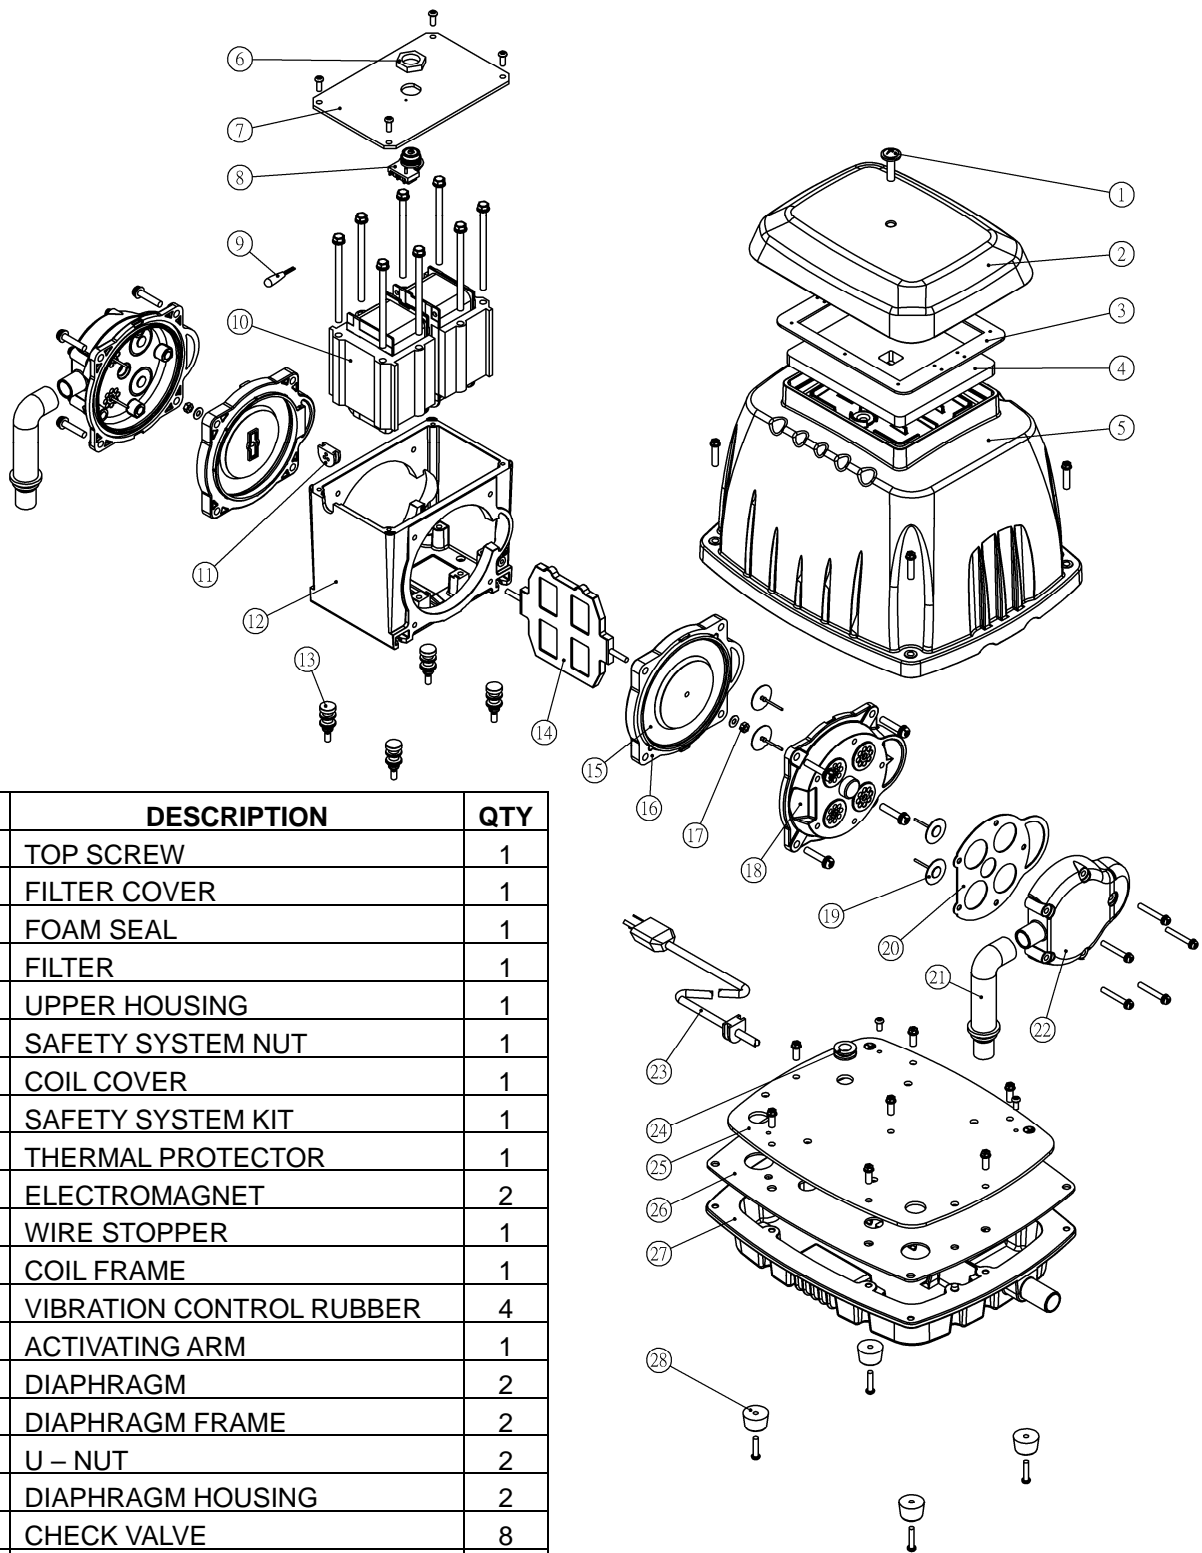

DBMX version series 150 - 200

NO.	DESCRIPTION	QTY
1	TOP SCREW	1
2	FILTER COVER	1
3	FOAM SEAL	1
4	FILTER	1
5	UPPER HOUSING	1
6	SAFETY SYSTEM NUT	1
7	COIL COVER	1
8	SAFETY SYSTEM KIT	1
9	THERMAL PROTECTOR	1
10	ELECTROMAGNET	2
11	WIRE STOPPER	1
12	COIL FRAME	1
13	VIBRATION CONTROL RUBBER	4
14	ACTIVATING ARM	1
15	DIAPHRAGM	2
16	DIAPHRAGM FRAME	2
17	U - NUT	2
18	DIAPHRAGM HOUSING	2
19	CHECK VALVE	8
20	GASKET - 1	2
21	L - TUBE	2
22	DIAPHRAGM HOUSING COVER	2
23	POWER CORD	1
24	CORD PROTECTOR	1
25	STEEL PLATE	1
26	GASKET - 2	1
27	LOWER HOUSING	1
28	RUBBER FEET	4